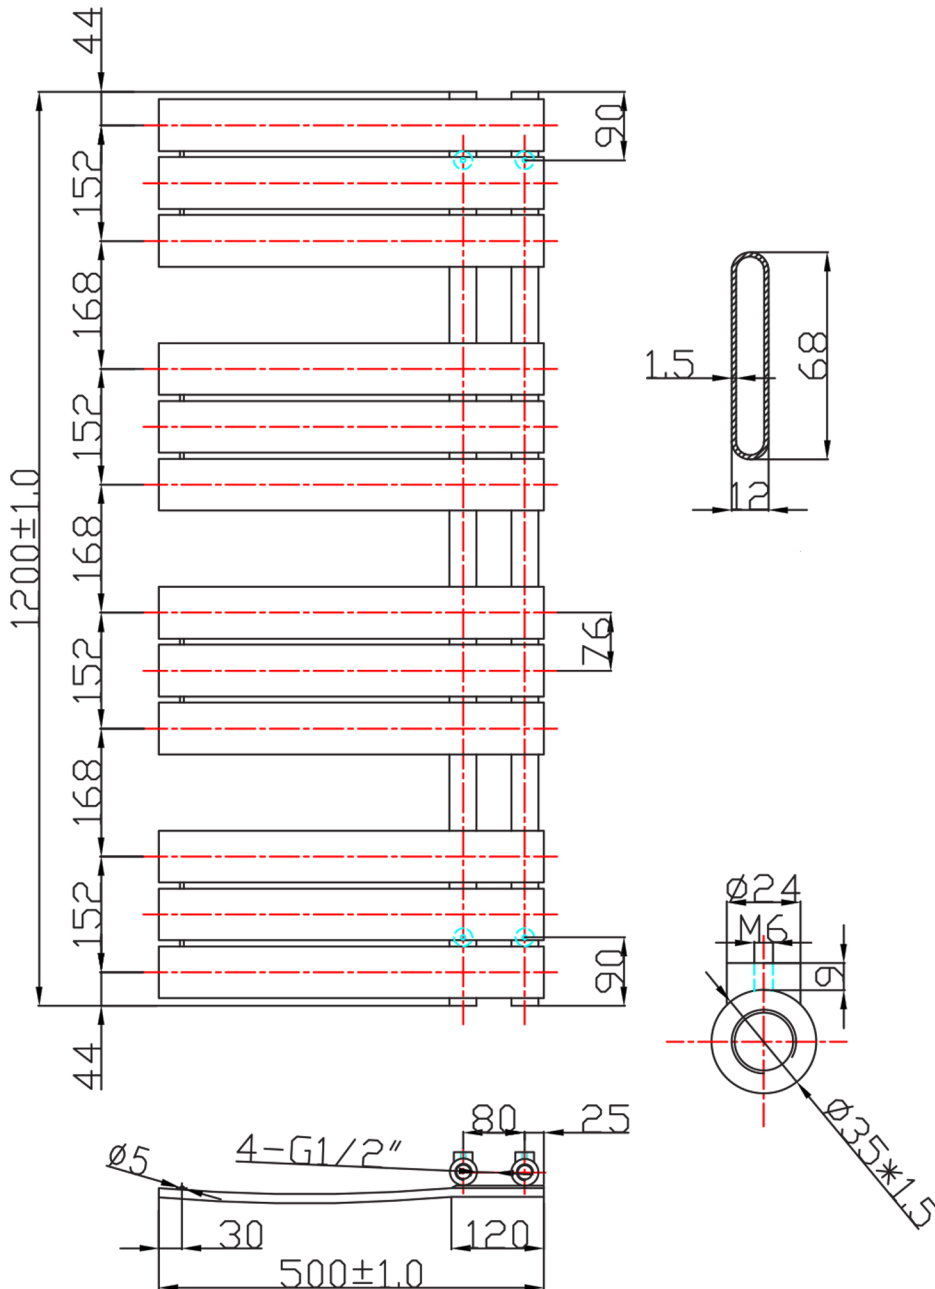

500mm (w) x 1200mm (h) "Apollo" Anthracite Heated Towel Rail

1200 x 500 Image Shown

RA191 RA195 RA193