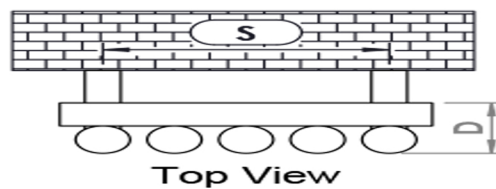

"Nebula" Chrome Vertical Designer Cylindrical Radiator (5 Tubes)

PRODUCT CODE	Height	Length	Depth	Pipe Centres	Bracket Centres	
	H	L	D	C-C1	F	S
	mm	mm	mm	mm	mm	mm
5IM13	1300	260	70	350-1248	1000	200
5IM18	1800	260	70	350-1748	1500	200