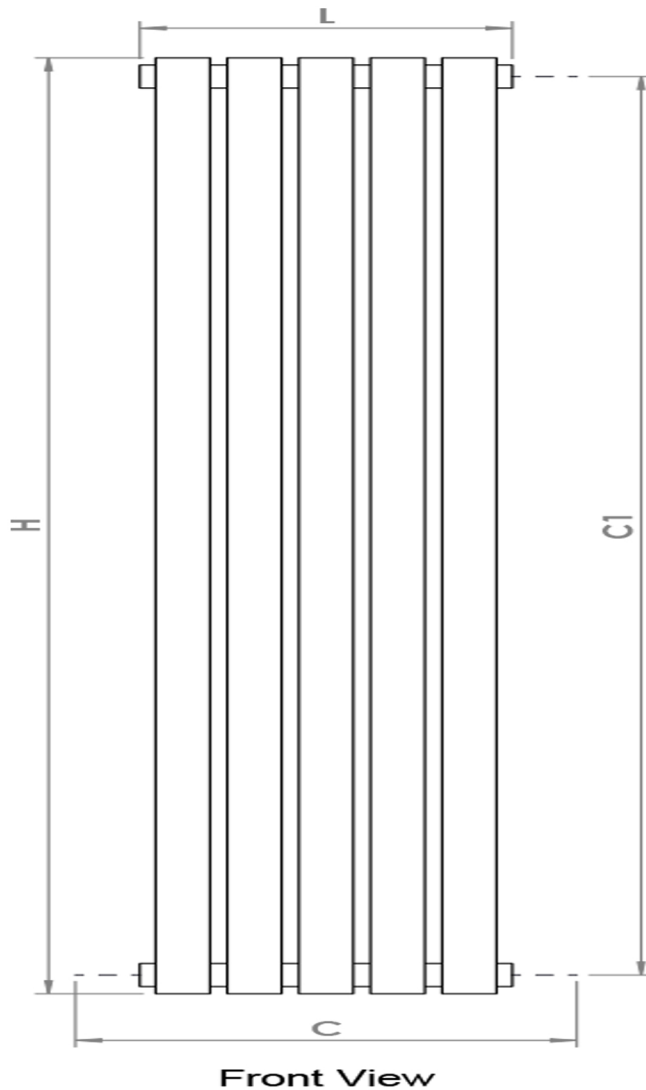

"Nebula" Chrome Vertical Designer Cylindrical Radiator (5 Tubes)

PRODUCT CODE	Height	Length	Depth	Pipe Centres	Bracket Centres	
	H	L	D	C-C1	F	S
	mm	mm	mm	mm	mm	mm
5IM13	1300	260	70	350-1248	1000	200
5IM18	1800	260	70	350-1748	1500	200