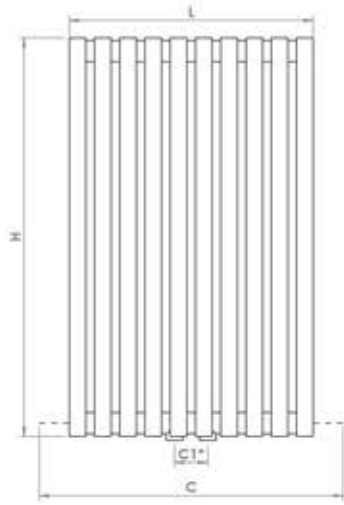

Ultraheat "Klon" Designer Single D-Profile Vertical Radiators

Installation Accessories:

When mounting vertically, please observe that the collector fitted with a flow diverter is mounted at the bottom. This can be verified by visually checking or by referring to the installation diagram

Vertical mount
All Dimensions are in mm
Max. Working Pressure: 10 Bar
Max. Working Temperature: 95° C
Inlet / Outlet : 1/2" BSP
Fuel : E/H/D

PRODUCT CODE	Height	Length	Depth	Pipe Centres	Bracket Centres	
	H	L	D	C1-C	F	S
	mm	mm	mm	mm	mm	mm
KS1506	1500	215	58	50-305	1410	115
KS1510	1500	367	58	50-457	1410	195
KS1512	1500	443	58	50-533	1410	271
KS1806	1800	215	58	50-305	1710	115
KS1810	1800	367	58	50-457	1710	195
KS1816	1800	595	58	50-685	1710	423
KS2006	2000	215	58	50-305	1910	115
KS2014	2000	519	58	50-609	1910	347

Front View

C1*:available for vertical model

Side View

Back View

Plumbing Position: Vertical

For Vertical Models:
When mounting vertically, please observe that the collector fitted with a flow diverter is mounted at the bottom. This can be verified by visually checking or by referring to the installation diagram

Vertical mount
All Dimensions are in mm
Max.Working Pressure: 10 Bar
Max.Working Temperature: 95° C
Inlet / Outlet : 1/2" BSP
Fuel : E/H/D

PRODUCT CODE	Height	Length	Depth	Pipe Centres	Bracket Centres	
	H mm	L mm	D mm	C1-C mm	F mm	S mm
KLON - Vertical						
KD1506	1500	215	85	50-305	1410	116
KD1510	1500	367	85	50-457	1410	195
KD1514	1500	519	85	50-609	1410	347
KD1806	1800	215	85	50-305	1710	116
KD1810	1800	367	85	50-457	1710	195
KD1812	1800	443	85	50-533	1710	271
KD1814	1800	519	85	50-609	1710	347
KD1816	1800	595	85	50-685	1710	423
KD2006	2000	215	85	50-305	1910	116
KD2010	2000	367	85	50-457	1910	195
KD2014	2000	519	85	50-609	1910	347