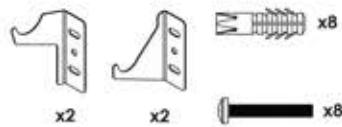

Ultraheat "Klon" Designer Single D-Profile Vertical Radiators

Installation Accessories:

When mounting vertically, please observe that the collector fitted with a flow diverter is mounted at the bottom. This can be verified by visually checking or by referring to the installation diagram

Vertical mount
All Dimensions are in mm
Max. Working Pressure: 10 Bar
Max. Working Temperature: 95° C
Inlet / Outlet : 1/2" BSP
Fuel : E/H/D

PRODUCT CODE	Height	Length	Depth	Pipe Centres	Bracket Centres	
	H	L	D	C1-C	F	S
	mm	mm	mm	mm	mm	mm
KS1506	1500	215	58	50-305	1410	115
KS1510	1500	367	58	50-457	1410	195
KS1512	1500	443	58	50-533	1410	271
KS1806	1800	215	58	50-305	1710	115
KS1810	1800	367	58	50-457	1710	195
KS1816	1800	595	58	50-685	1710	423
KS2006	2000	215	58	50-305	1910	115
KS2014	2000	519	58	50-609	1910	347

Front View

C1*:available for vertical model

Side View

Back View

Plumbing Position: Vertical

For Vertical Models:
When mounting vertically, please observe that the collector fitted with a flow diverter is mounted at the bottom. This can be verified by visually checking or by referring to the installation diagram

Vertical mount
All Dimensions are in mm
Max.Working Pressure: 10 Bar
Max.Working Temperature: 95° C
Inlet / Outlet : 1/2" BSP
Fuel : E/H/D

PRODUCT CODE	Height	Length	Depth	Pipe Centres	Bracket Centres	
	H mm	L mm	D mm	C1-C mm	F mm	S mm
KLON - Vertical						
KD1506	1500	215	85	50-305	1410	116
KD1510	1500	367	85	50-457	1410	195
KD1514	1500	519	85	50-609	1410	347
KD1806	1800	215	85	50-305	1710	116
KD1810	1800	367	85	50-457	1710	195
KD1812	1800	443	85	50-533	1710	271
KD1814	1800	519	85	50-609	1710	347
KD1816	1800	595	85	50-685	1710	423
KD2006	2000	215	85	50-305	1910	116
KD2010	2000	367	85	50-457	1910	195
KD2014	2000	519	85	50-609	1910	347