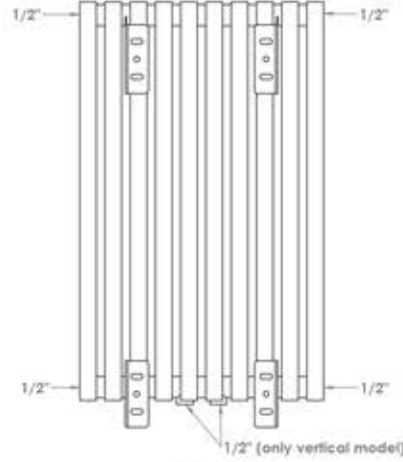

Vertical mount
All Dimensions are in mm
Max. Working Pressure: 10 Bar
Max. Working Temperature: 95° C
Inlet / Outlet : 1/2" BSP
Fuel : E/H/D

PRODUCT CODE	Height	Length	Depth	Pipe Centres	Bracket Centres	
	H	L	D	C1-C	F	S
	mm	mm	mm	mm	mm	mm
KS1506	1500	215	58	50-305	1410	115
KS1510	1500	367	58	50-457	1410	195
KS1512	1500	443	58	50-533	1410	271
KS1806	1800	215	58	50-305	1710	115
KS1810	1800	367	58	50-457	1710	195
KS1816	1800	595	58	50-685	1710	423
KS2006	2000	215	58	50-305	1910	115
KS2014	2000	519	58	50-609	1910	347

Front View

C1*:available for vertical model

Side View

Back View

Plumbing Position: Vertical

For Vertical Models:
When mounting vertically, please observe that the collector fitted with a flow diverter is mounted at the bottom. This can be verified by visually checking or by referring to the installation diagram

Vertical mount
All Dimensions are in mm
Max.Working Pressure: 10 Bar
Max.Working Temperature: 95° C
Inlet / Outlet : 1/2" BSP
Fuel : E/H/D

PRODUCT CODE	Height	Length	Depth	Pipe Centres	Bracket Centres	
	H mm	L mm	D mm	C1-C mm	F mm	S mm
KLON - Vertical						
KD1506	1500	215	85	50-305	1410	116
KD1510	1500	367	85	50-457	1410	195
KD1514	1500	519	85	50-609	1410	347
KD1806	1800	215	85	50-305	1710	116
KD1810	1800	367	85	50-457	1710	195
KD1812	1800	443	85	50-533	1710	271
KD1814	1800	519	85	50-609	1710	347
KD1816	1800	595	85	50-685	1710	423
KD2006	2000	215	85	50-305	1910	116
KD2010	2000	367	85	50-457	1910	195
KD2014	2000	519	85	50-609	1910	347