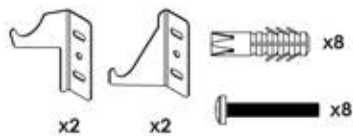

Installation Accessories:

Top View