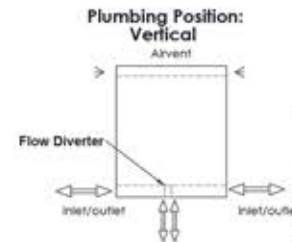

Ultraheat "Klon" Designer Single D-Profile Vertical Radiators

Installation Accessories:

When mounting vertically, please observe that the collector fitted with a flow diverter is mounted at the bottom. This can be verified by visually checking or by referring to the installation diagram

Vertical mount
All Dimensions are in mm
Max. Working Pressure: 10 Bar
Max. Working Temperature: 95° C
Inlet / Outlet : 1/2" BSP
Fuel : E/H/D

PRODUCT CODE	Height	Length	Depth	Pipe Centres	Bracket Centres	
	H	L	D	C1-C	F	S
	mm	mm	mm	mm	mm	mm
KS1506	1500	215	58	50-305	1410	115
KS1510	1500	367	58	50-457	1410	195
KS1512	1500	443	58	50-533	1410	271
KS1806	1800	215	58	50-305	1710	115
KS1810	1800	367	58	50-457	1710	195
KS1816	1800	595	58	50-685	1710	423
KS2006	2000	215	58	50-305	1910	115
KS2014	2000	519	58	50-609	1910	347

Front View

C1*:available for vertical model

Side View

Back View

Plumbing Position: Vertical

For Vertical Models:
When mounting vertically, please observe that the collector fitted with a flow diverter is mounted at the bottom. This can be verified by visually checking or by referring to the installation diagram