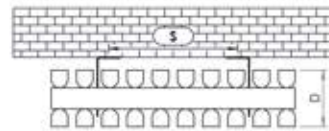

Installation Accessories:

Top View