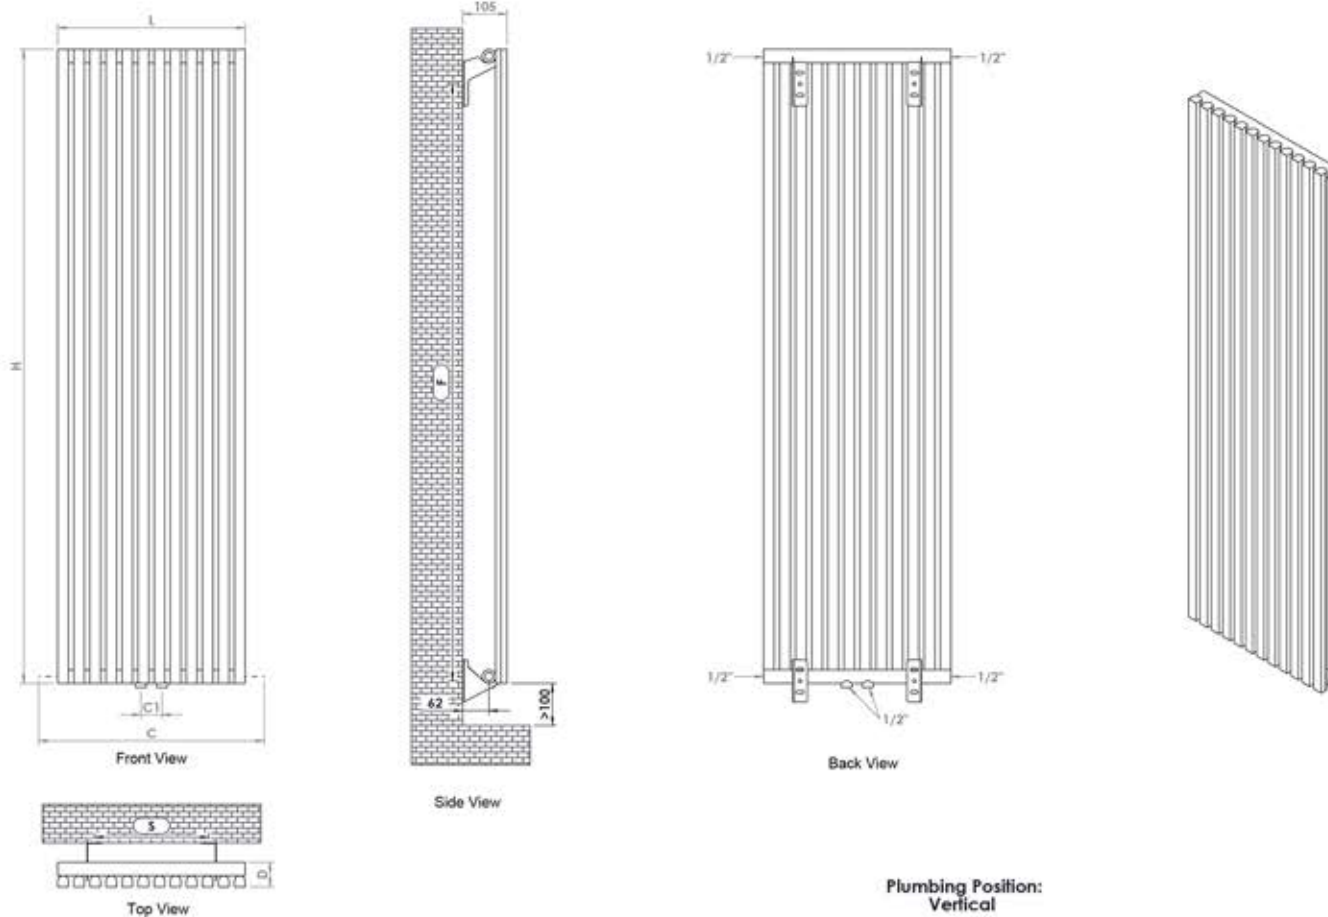

Ultraheat "Klon" Designer Single D-Profile Vertical Radiators

Installation Accessories:

When mounting vertically, please observe that the collector fitted with a flow diverter is mounted at the bottom. This can be verified by visually checking or by referring to the installation diagram

Vertical mount
All Dimensions are in mm
Max. Working Pressure: 10 Bar
Max. Working Temperature: 95° C
Inlet / Outlet : 1/2" BSP
Fuel : E/H/D

PRODUCT CODE	Height	Length	Depth	Pipe Centres	Bracket Centres	
	H	L	D	C1-C	F	S
	mm	mm	mm	mm	mm	mm
KS1506	1500	215	58	50-305	1410	115
KS1510	1500	367	58	50-457	1410	195
KS1512	1500	443	58	50-533	1410	271
KS1806	1800	215	58	50-305	1710	115
KS1810	1800	367	58	50-457	1710	195
KS1816	1800	595	58	50-685	1710	423
KS2006	2000	215	58	50-305	1910	115
KS2014	2000	519	58	50-609	1910	347

Front View

C1*:available for vertical model

Side View

Back View

Plumbing Position: Vertical

For Vertical Models:
When mounting vertically, please observe that the collector fitted with a flow diverter is mounted at the bottom. This can be verified by visually checking or by referring to the installation diagram

Vertical mount
All Dimensions are in mm
Max.Working Pressure: 10 Bar
Max.Working Temperature: 95° C
Inlet / Outlet : 1/2" BSP
Fuel : E/H/D

PRODUCT CODE	Height	Length	Depth	Pipe Centres	Bracket Centres	
	H mm	L mm	D mm	C1-C mm	F mm	S mm
KLON - Vertical						
KD1506	1500	215	85	50-305	1410	116
KD1510	1500	367	85	50-457	1410	195
KD1514	1500	519	85	50-609	1410	347
KD1806	1800	215	85	50-305	1710	116
KD1810	1800	367	85	50-457	1710	195
KD1812	1800	443	85	50-533	1710	271
KD1814	1800	519	85	50-609	1710	347
KD1816	1800	595	85	50-685	1710	423
KD2006	2000	215	85	50-305	1910	116
KD2010	2000	367	85	50-457	1910	195
KD2014	2000	519	85	50-609	1910	347