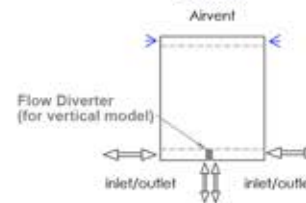

Front View

C1*:available for vertical model

Side View

Back View

Plumbing Position: Vertical

For Vertical Models:
When mounting vertically, please observe that the collector fitted with a flow diverter is mounted at the bottom. This can be verified by visually checking or by referring to the installation diagram

Vertical mount
All Dimensions are in mm
Max.Working Pressure: 10 Bar
Max.Working Temperature: 95° C
Inlet / Outlet : 1/2" BSP
Fuel : E/H/D

PRODUCT CODE	Height	Length	Depth	Pipe Centres	Bracket Centres	
	H mm	L mm	D mm	C1-C mm	F mm	S mm
KLON - Vertical						
KD1506	1500	215	85	50-305	1410	116
KD1510	1500	367	85	50-457	1410	195
KD1514	1500	519	85	50-609	1410	347
KD1806	1800	215	85	50-305	1710	116
KD1810	1800	367	85	50-457	1710	195
KD1812	1800	443	85	50-533	1710	271
KD1814	1800	519	85	50-609	1710	347
KD1816	1800	595	85	50-685	1710	423
KD2006	2000	215	85	50-305	1910	116
KD2010	2000	367	85	50-457	1910	195
KD2014	2000	519	85	50-609	1910	347