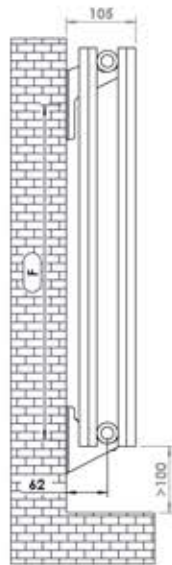

Ultraheat "Klon" Designer Single D-Profile Vertical Radiators

Installation Accessories:

When mounting vertically, please observe that the collector fitted with a flow diverter is mounted at the bottom. This can be verified by visually checking or by referring to the installation diagram

Vertical mount
All Dimensions are in mm
Max. Working Pressure: 10 Bar
Max. Working Temperature: 95° C
Inlet / Outlet : 1/2" BSP
Fuel : E/H/D

PRODUCT CODE	Height	Length	Depth	Pipe Centres	Bracket Centres	
	H	L	D	C1-C	F	S
	mm	mm	mm	mm	mm	mm
KS1506	1500	215	58	50-305	1410	115
KS1510	1500	367	58	50-457	1410	195
KS1512	1500	443	58	50-533	1410	271
KS1806	1800	215	58	50-305	1710	115
KS1810	1800	367	58	50-457	1710	195
KS1816	1800	595	58	50-685	1710	423
KS2006	2000	215	58	50-305	1910	115
KS2014	2000	519	58	50-609	1910	347

Front View

C1*:available for vertical model

Side View

Back View

Plumbing Position: Vertical

For Vertical Models:
When mounting vertically, please observe that the collector fitted with a flow diverter is mounted at the bottom. This can be verified by visually checking or by referring to the installation diagram

Vertical mount
All Dimensions are in mm
Max.Working Pressure: 10 Bar
Max.Working Temperature: 95° C
Inlet / Outlet : 1/2" BSP
Fuel : E/H/D

PRODUCT CODE	Height	Length	Depth	Pipe Centres	Bracket Centres	
	H mm	L mm	D mm	C1-C mm	F mm	S mm
KLON - Vertical						
KD1506	1500	215	85	50-305	1410	116
KD1510	1500	367	85	50-457	1410	195
KD1514	1500	519	85	50-609	1410	347
KD1806	1800	215	85	50-305	1710	116
KD1810	1800	367	85	50-457	1710	195
KD1812	1800	443	85	50-533	1710	271
KD1814	1800	519	85	50-609	1710	347
KD1816	1800	595	85	50-685	1710	423
KD2006	2000	215	85	50-305	1910	116
KD2010	2000	367	85	50-457	1910	195
KD2014	2000	519	85	50-609	1910	347