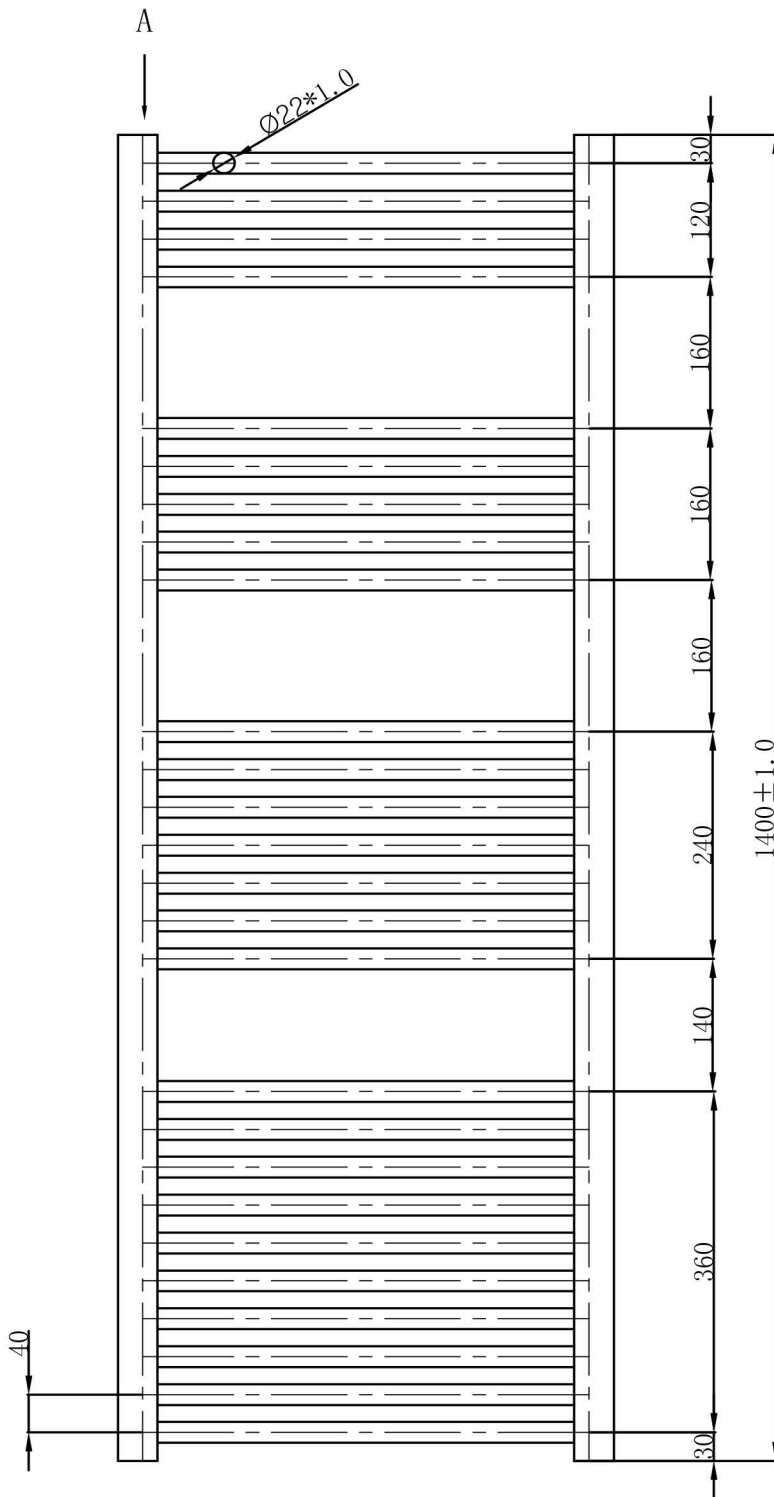

# 500mm(W) x 1400mm(H) Straight Towel Rail

A (3:1)