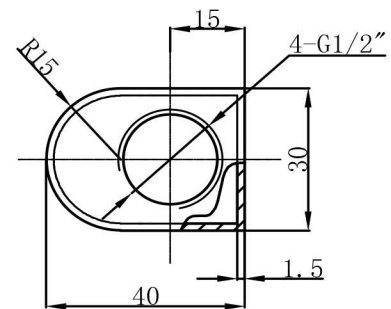

# 500mm(W) x 1400mm(H) Straight Towel Rail

A (3:1)