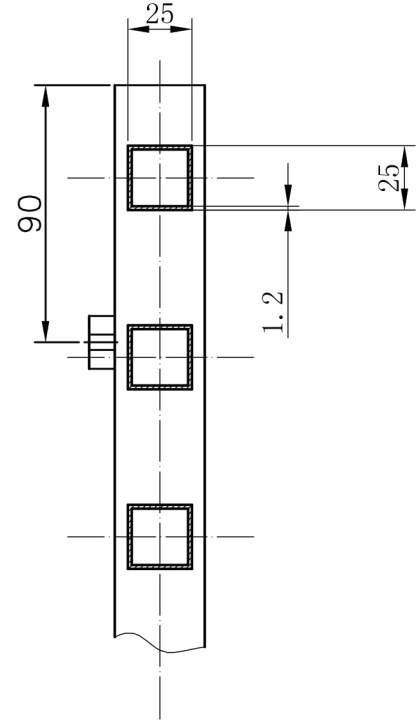

500mm(W) x 1165mm(H) Denbigh Towel Rail

B-B

A