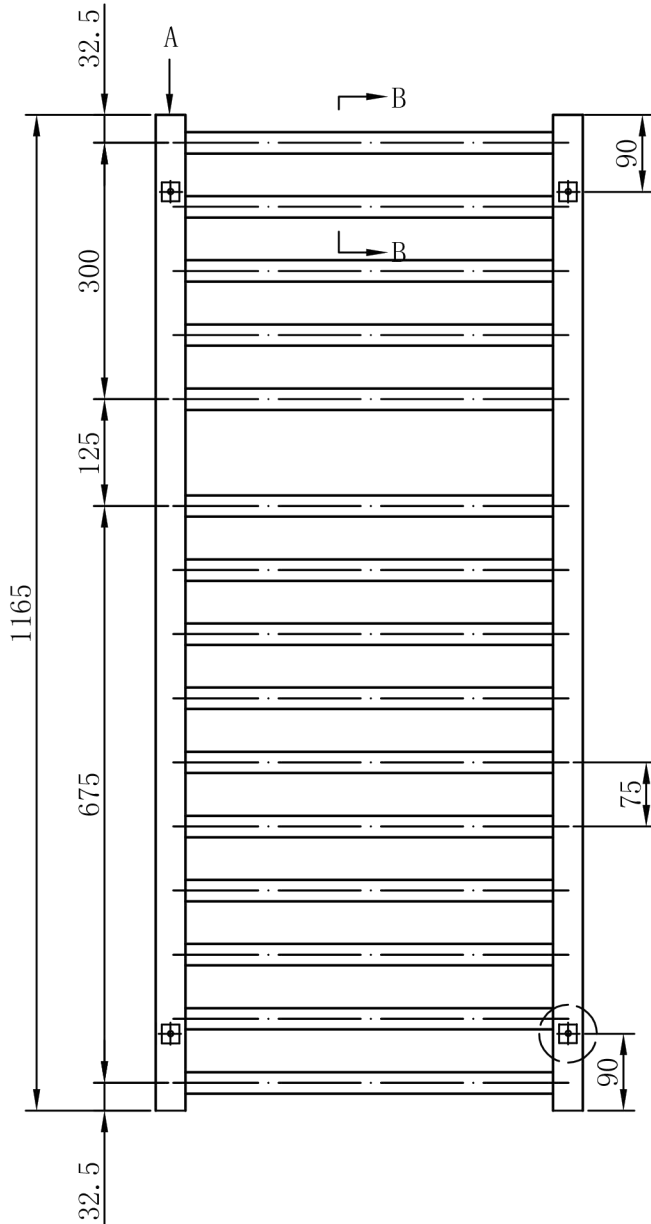

500mm(W) x 1165mm(H) Denbigh Towel Rail

B-B

A