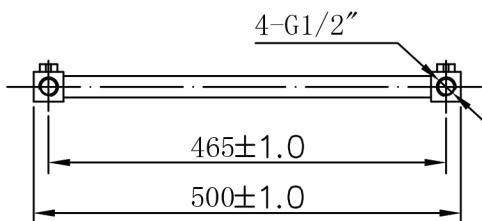

500mm(W) x 1165mm(H) Denbigh Towel Rail

B-B

A