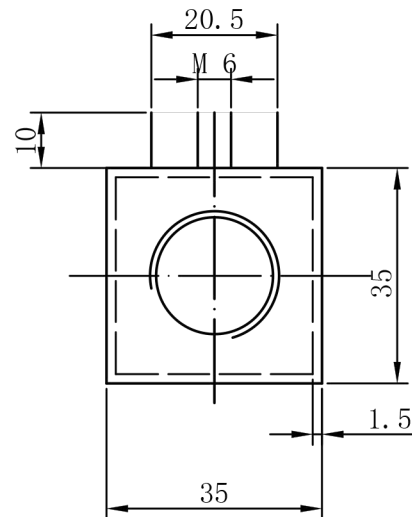

500mm(W) x 1165mm(H) Denbigh Towel Rail

B-B

A